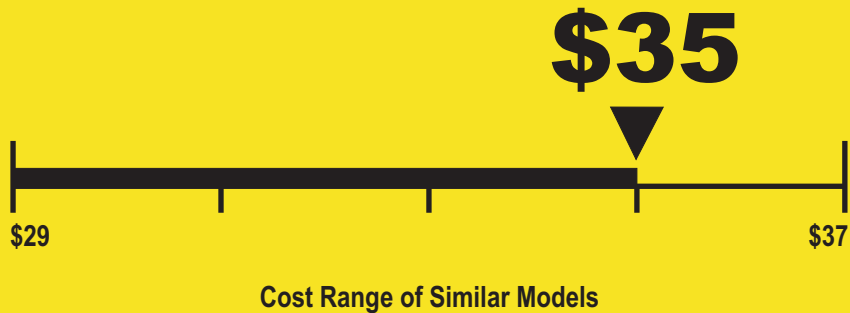

U.S. Government

Federal law prohibits removal of this label before consumer purchase.

ENERGYGUIDE

Refrigerator

- Manual Defrost

Brand: Magic Chef
Model MCBR360S
Capacity: 3.6 Cubic Feet

Estimated Yearly Operating Cost

330 kWh

Estimated Yearly Electricity Use

Your cost will depend on your utility rates and use.

- Cost range based only on models of similar capacity with manual defrost.
- Estimated operating cost based on a 2007 national average electricity cost of 10.65 cents per kWh.
- For more information, visit www.ftc.gov/appliances.